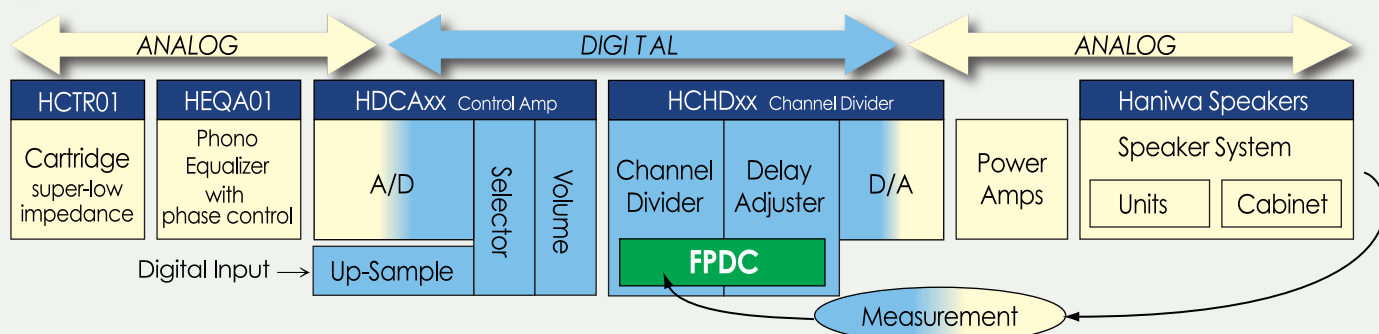

# HANIWA SPEAKER SYSTEM

REACHING THE SUMMIT, GETTING NATURAL

**KUBOTEK**  
CREATION ENGINEERING COMPANY

HANIWA speaker systems are designed to be used with our digital channel divider, to perform at their best.

The digital channel divider has the pre-set parameters of digital signal processing, tuned to each of the HANIWA speaker systems. This tuning is done by actually feed-back the playback sound to the audio measurement system, and set up the best parameters of digital signal processing so that the gain and phase curves of the playback becomes flat all through the audio bandwidth.

There are three series of the speaker systems; 3 way systems, 2 way systems and the small speaker series. Meanwhile, the digital channel divider has two lines of products; the general purpose models and fully tuned models. The general purpose models provides most flexible control over all the aspects of digital signal processing, while the fully tuned models are ready to be used with the matched HANIWA speaker systems.